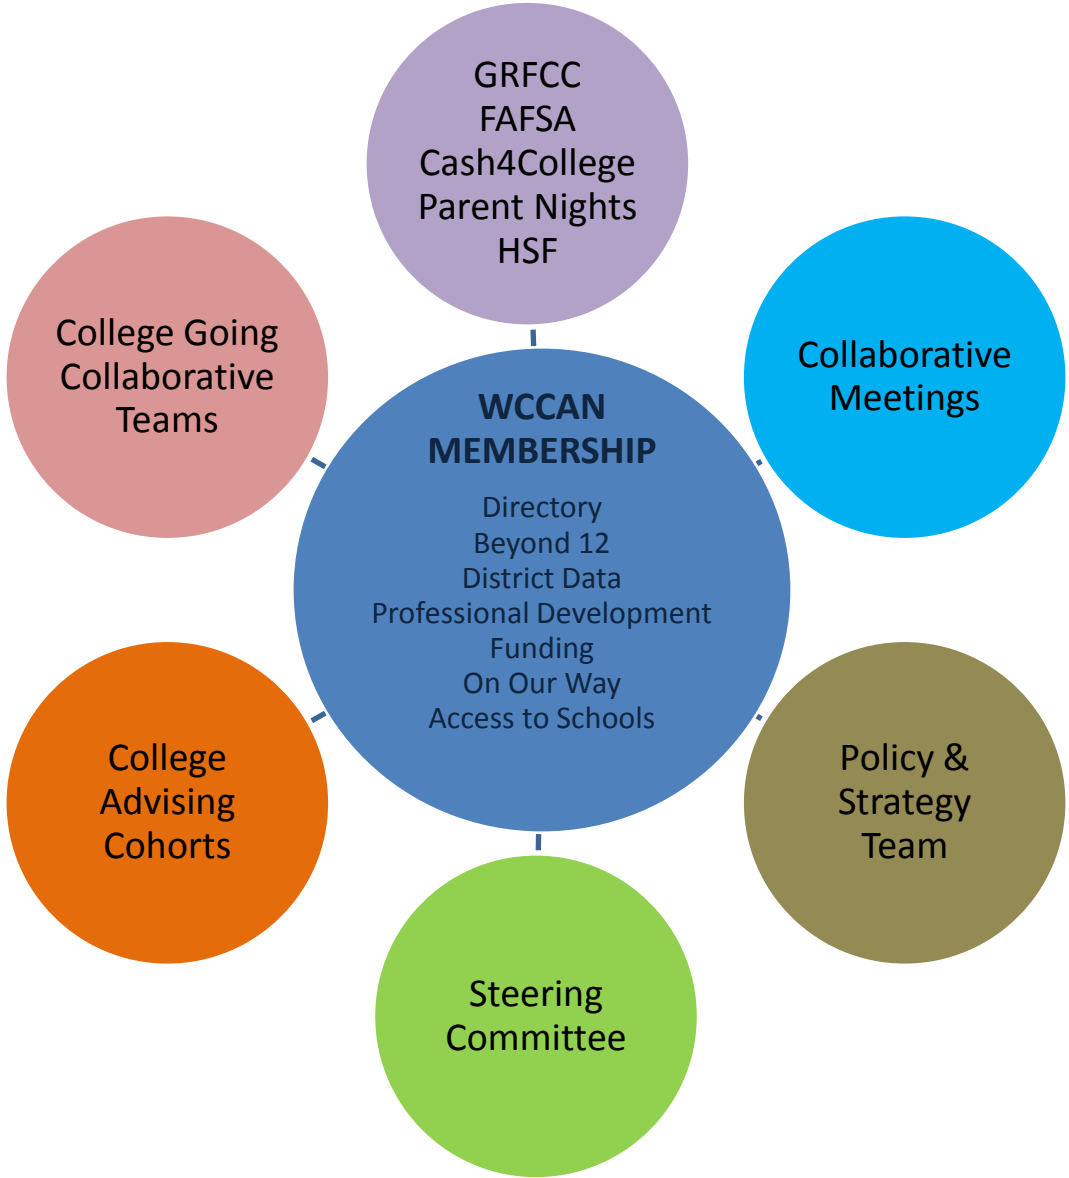

WCCAN Meeting

August 13, 2013

Outcomes

- 1) Identify role of WCCAN network meetings going forward
- 2) Discuss benefits to WCCAN membership
- 3) Clarify role of the Backbone organization
- 4) Identify priority work areas and partnership opportunities for “Getting Ready for College Conference 2013”

Welcome

- Name
- Organization
- Share how your organization helps kids access college

Network Meeting Structure

- Ed Fund reflections on Y1
 - Role as facilitator
 - Purpose of meetings
- How can we make network meetings more engaging?
- What should be the role of WCCAN network meetings going forward?
- How to strengthen Member's connectivity to students, network members, schools, district?

WCCAN Membership

Membership Benefits:

- Directory
- Beyond 12
- District Data
- Funding
- Networking
- Professional Development
- Access to district school sites
- On Our Way

How could we grow our membership?

Collaborative Opportunities

Forward Together

- How can we strengthen our network in 2013-2014?
 - Lessons from MarinCAN, Bay Area CSN
 - Being intentional about collaborative work
 - Accomplishments to date
 - National models/branding
 - **Building a strong Backbone organization is key to collaborative success**